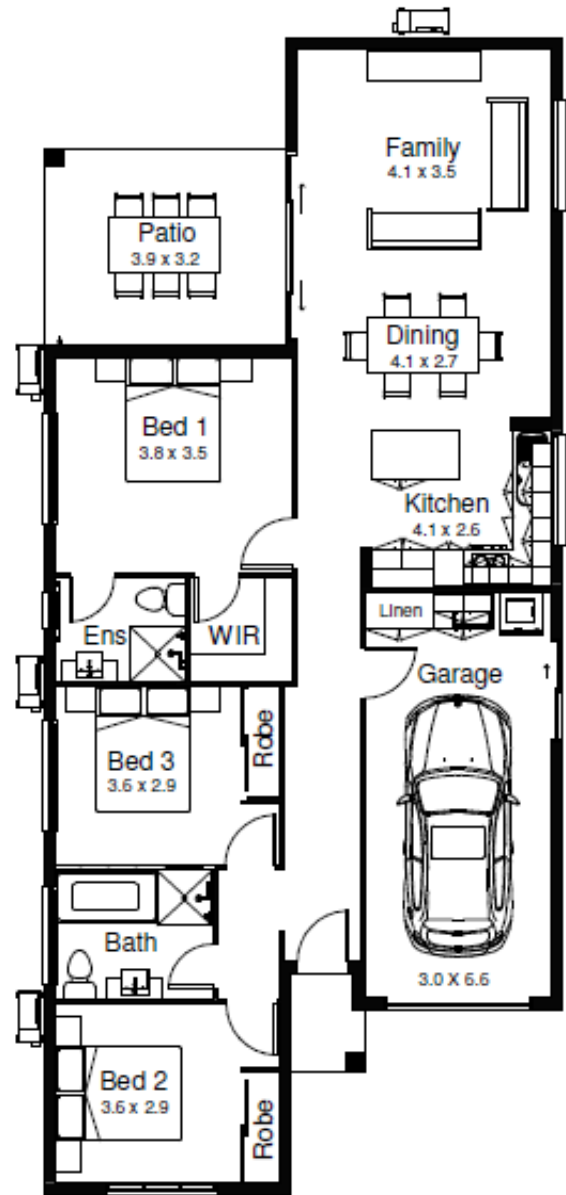

ANDREW HARVEY BUILDING

SERENITY 139

HOUSE WIDTH	8.0m
HOUSE LENGTH	18.8m
LIVING	104.58m ²
GARAGE	20.02m ²
PATIO	12.52m ²
PORTICO	1.80m ²
TOTAL AREA	138.92m ²

info@ahbnt.com.au

www.andrewharveybuilding.com.au