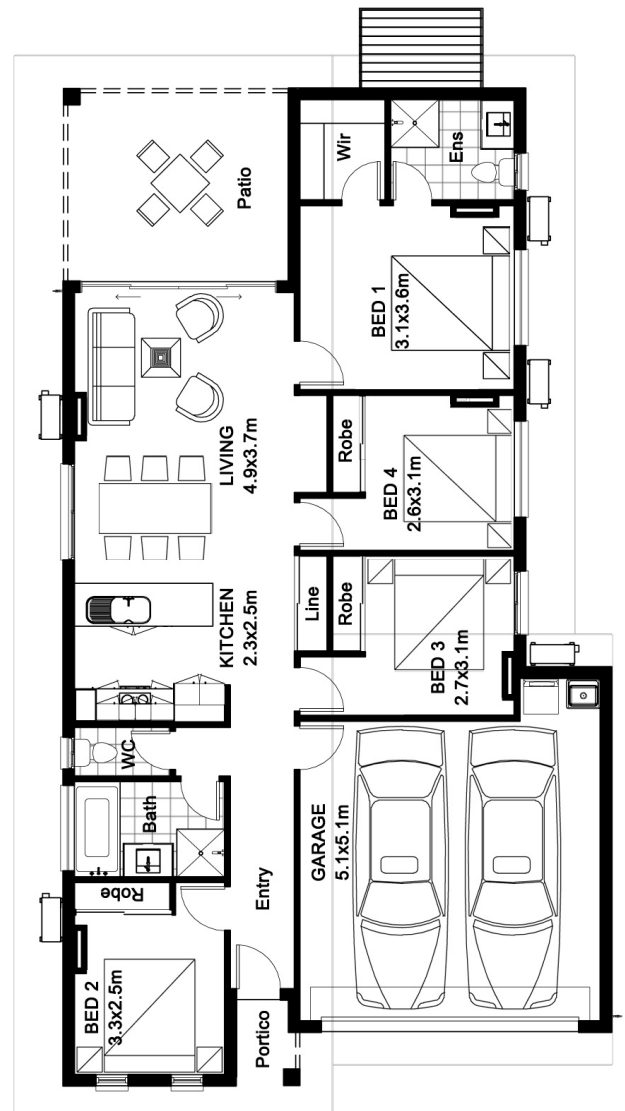

# ANDREW HARVEY BUILDING

## ALCOT 167

HOUSE WIDTH	10.2m
HOUSE LENGTH	18.6m
LIVING	113.67m <sup>2</sup>
GARAGE	36.64m <sup>2</sup>
PATIO	15.52m <sup>2</sup>
PORTICO	1.57m <sup>2</sup>
TOTAL AREA	167.00m <sup>2</sup>

[info@ahbnt.com.au](mailto:info@ahbnt.com.au)