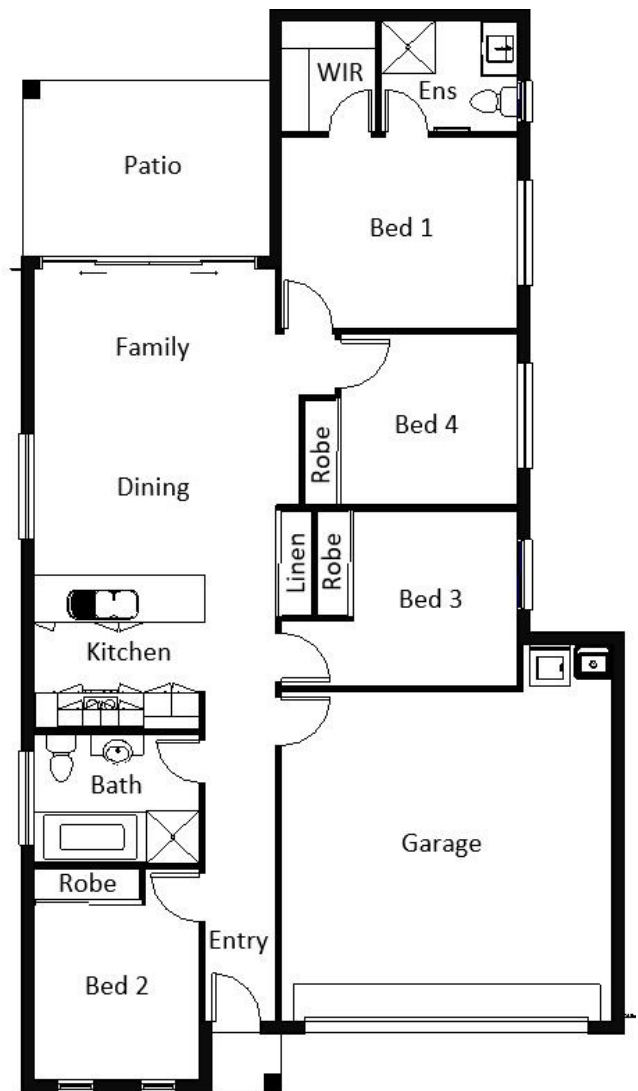

ANDREW HARVEY BUILDING

ALCOT 160

HOUSE WIDTH	10.2m
HOUSE LENGTH	18.4m
LIVING	110.07m ²
GARAGE	36.58m ²
PATIO	12.60m ²
PORTICO	0.99m ²
TOTAL AREA	160.24m ²

info@ahbnt.com.au

www.andrewharveybuilding.com.au