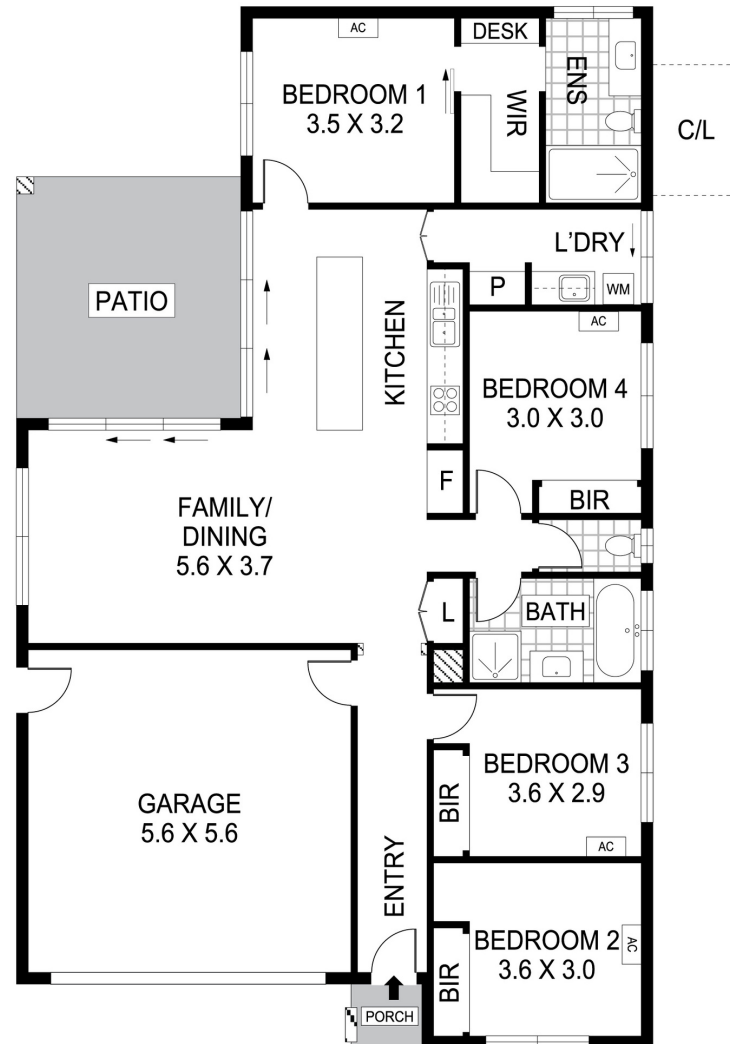

ANDREW HARVEY BUILDING

MOORLANDS 180

HOUSE WIDTH	11.0m
HOUSE LENGTH	18.0m
LIVING	128.44m ²
GARAGE	33.76m ²
PATIO	16.80m ²
PORTICO	1.30m ²
TOTAL AREA	180.30m ²

info@ahbnt.com.au

www.andrewharveybuilding.com.au