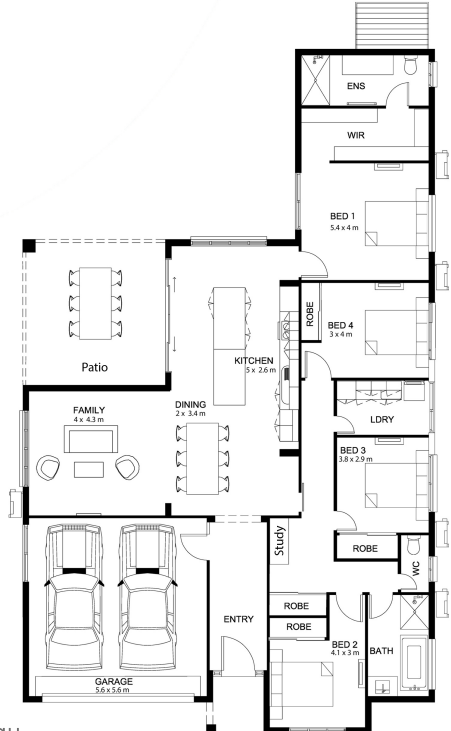

# ANDREW HARVEY BUILDING

## MOORLANDS 222

|              |                     |
|--------------|---------------------|
| HOUSE WIDTH  | 13.0m               |
| HOUSE LENGTH | 21.6m               |
| LIVING       | 163.0m <sup>2</sup> |
| GARAGE       | 35.0m <sup>2</sup>  |
| PATIO        | 21.0m <sup>2</sup>  |
| PORTICO      | 3.0m <sup>2</sup>   |
| TOTAL AREA   | 222.0m <sup>2</sup> |