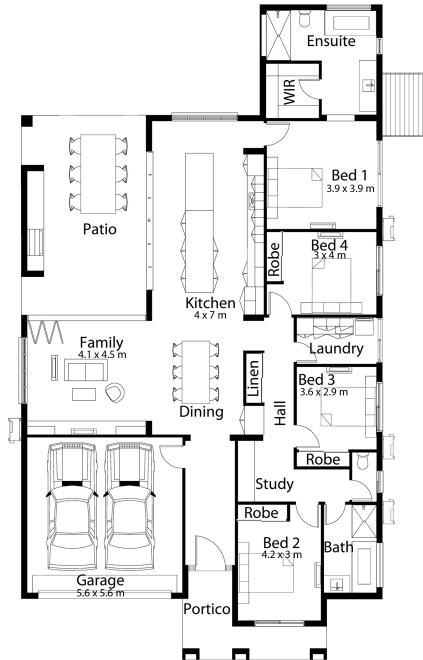

ANDREW HARVEY BUILDING

MOORLANDS 256

HOUSE WIDTH	13.0m
HOUSE LENGTH	23.6m
LIVING	179.0m ²
GARAGE	35.0m ²
PATIO	32.5m ²
PORTICO	9.5m ²
TOTAL AREA	256.0m ²

info@ahbnt.com.au
www.andrewharveybuilding.com.au