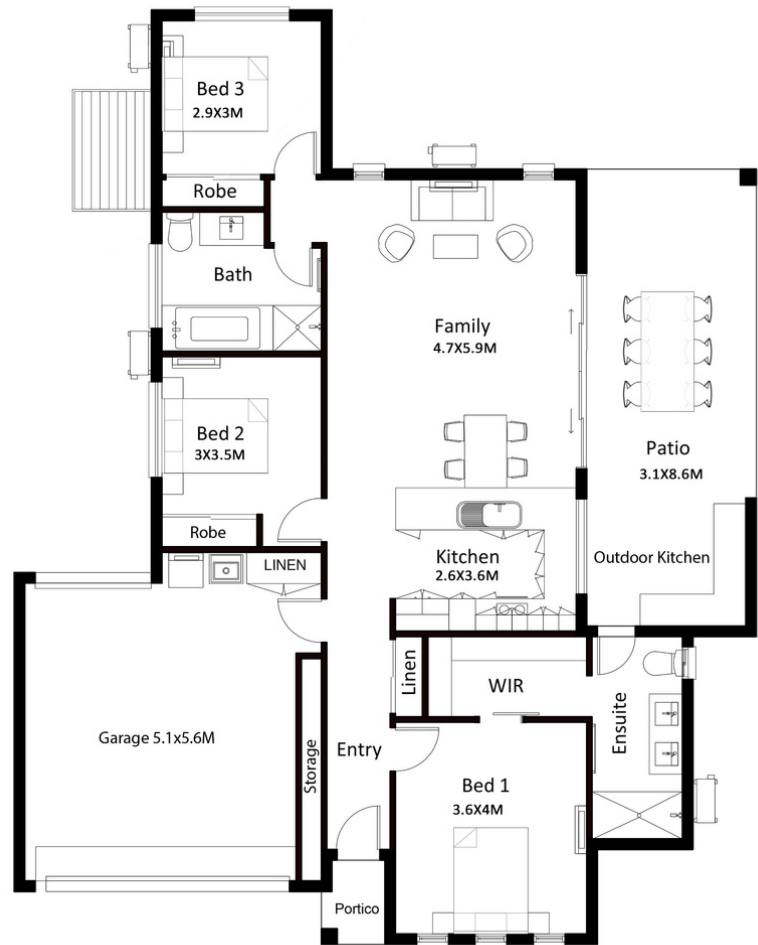

## MALONEY 175

HOUSE WIDTH	14.0m
HOUSE LENGTH	17.4m
LIVING	109.12m <sup>2</sup>
GARAGE	37.23m <sup>2</sup>
PATIO	27.17m <sup>2</sup>
PORTICO	1.57m <sup>2</sup>
TOTAL AREA	175.09m <sup>2</sup>

[info@ahbnt.com.au](mailto:info@ahbnt.com.au)