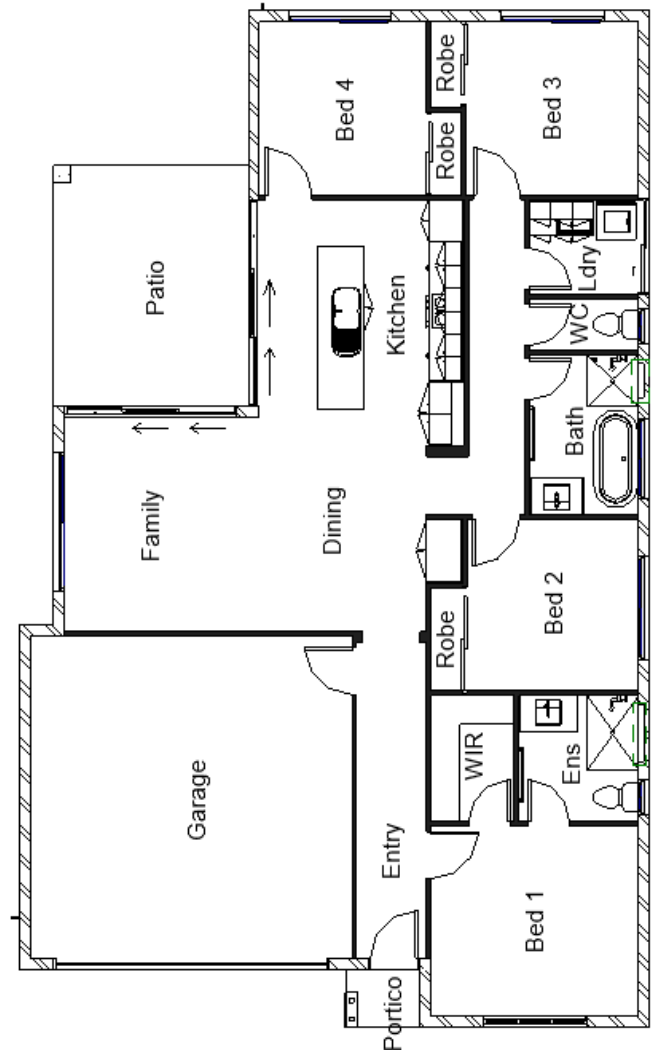

ANDREW HARVEY BUILDING

MOORLANDS 174

HOUSE WIDTH	11.0m
HOUSE LENGTH	17.7m
LIVING	123.06m ²
GARAGE	34.76m ²
PATIO	14.28m ²
PORTICO	1.30m ²
TOTAL AREA	173.40m ²

info@ahbnt.com.au

www.andrewharveybuilding.com.au