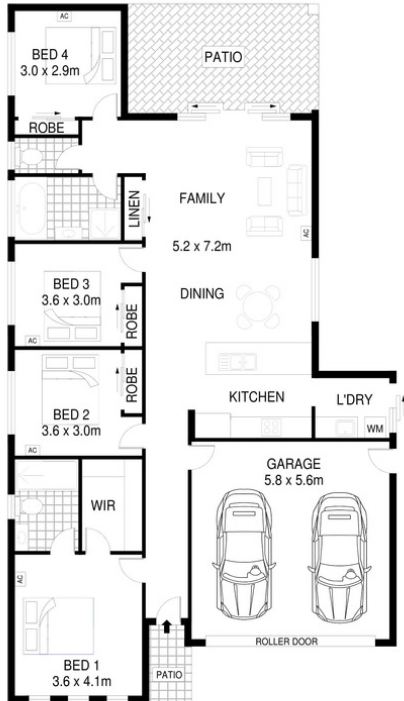

ANDREW HARVEY BUILDING

ASHFORD 187

HOUSE WIDTH	11.7m
HOUSE LENGTH	18.7m
LIVING	132.67m ²
GARAGE	34.88m ²
PATIO	16.20m ²
PORTICO	3.04m ²
TOTAL AREA	186.79m ²

info@ahbnt.com.au

www.andrewharveybuilding.com.au