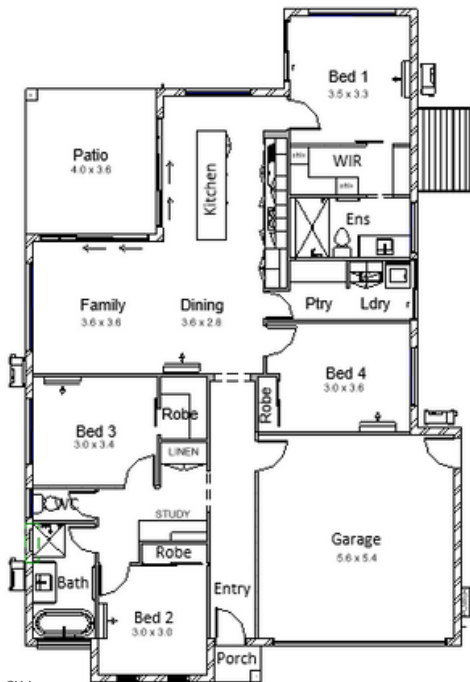

ANDREW HARVEY BUILDING

MOORLANDS 185

HOUSE WIDTH	12.0m
HOUSE LENGTH	18.5m
LIVING	16.72.0m ²
GARAGE	32.58m ²
PATIO	14.4m ²
PORTICO	1.28m ²
TOTAL AREA	184.98m ²

info@ahbnt.com.au

www.andrewharveybuilding.com.au