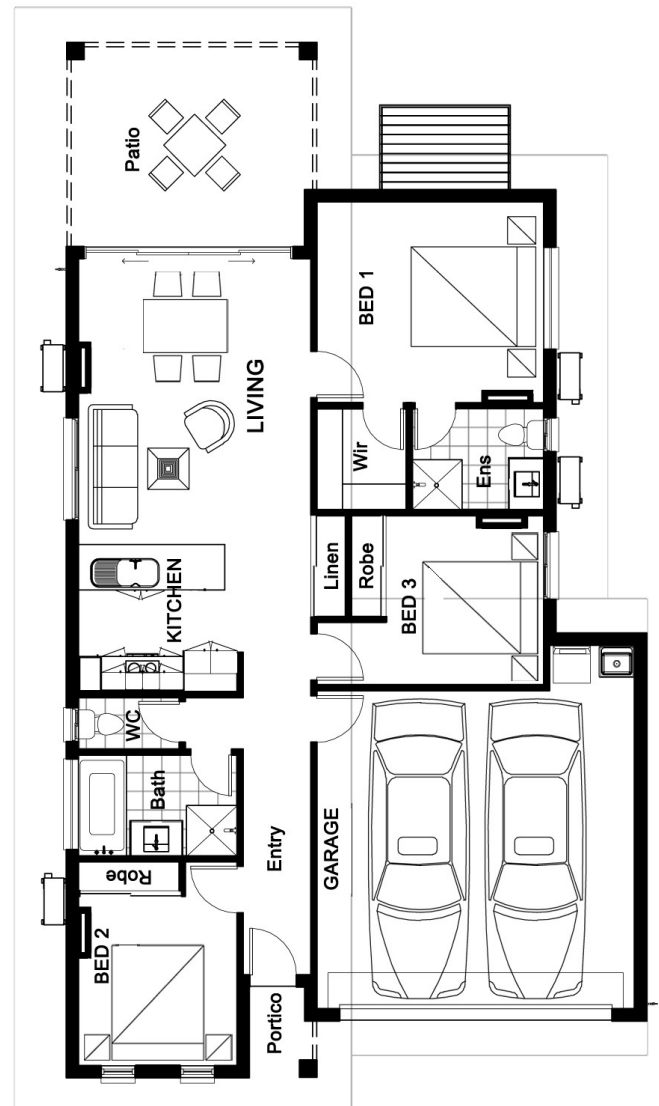

ANDREW HARVEY BUILDING

ALCOT 152

HOUSE WIDTH	10.2m
HOUSE LENGTH	17.5m
LIVING	102.53m ²
GARAGE	35.28m ²
PATIO	12.28m ²
PORTICO	1.77m ²
TOTAL AREA	151.86m ²

info@ahbnt.com.au

www.andrewharveybuilding.com.au